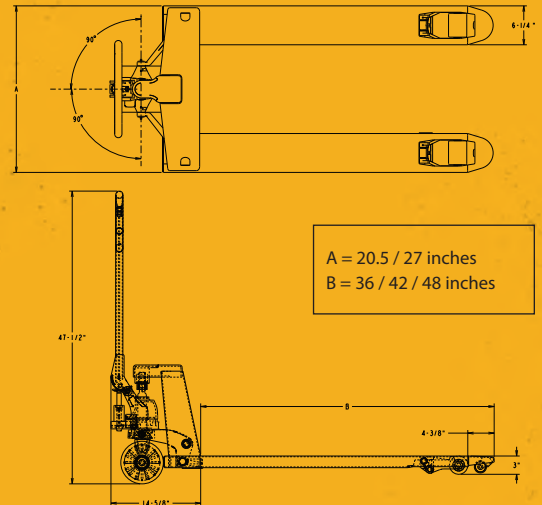

Teardrop handle with 3-way position lever for load control

Hydraulic pump with over-load bypass valve

Durable powder coat paint finish

STANDARD SPECIFICATIONS:

- » Capacity: 5,500 lbs.
- » Low Height: 3.00 inches
- » Raised Height: 7.75 inches
- » Wheel Diameter: 7.00 inches
- » Wheel Type: Polyurethane
- » Roller Diameter: 3.00 inches
- » Roller Type: Poly
- » Weight: 160 lbs

OPTIONS:

A511AYE3-000	A521AYE3-000
» Fork Length: 48 inches	» Fork Length: 48 inches
» Frame Width: 27 inches	» Frame Width: 20.5 inches
» Fork Width: 6.25 inches	» Fork Width: 6.25 inches
» Weight: 167 lbs	» Weight: 152 lbs

A512AYE3-000	A522AYE3-000
» Fork Length: 42 inches	» Fork Length: 42 inches
» Frame Width: 27 inches	» Frame Width: 20.5 inches
» Fork Width: 6.25 inches	» Fork Width: 6.25 inches
» Weight: 157 lbs	» Weight: 147 lbs

A513AYE3-000	A523AYE3-000
» Fork Length: 36 inches	» Fork Length: 36 inches
» Frame Width: 27 inches	» Frame Width: 20.5 inches
» Fork Width: 6.25 inches	» Fork Width: 6.25 inches
» Weight: 147 lbs	» Weight: 142 lbs